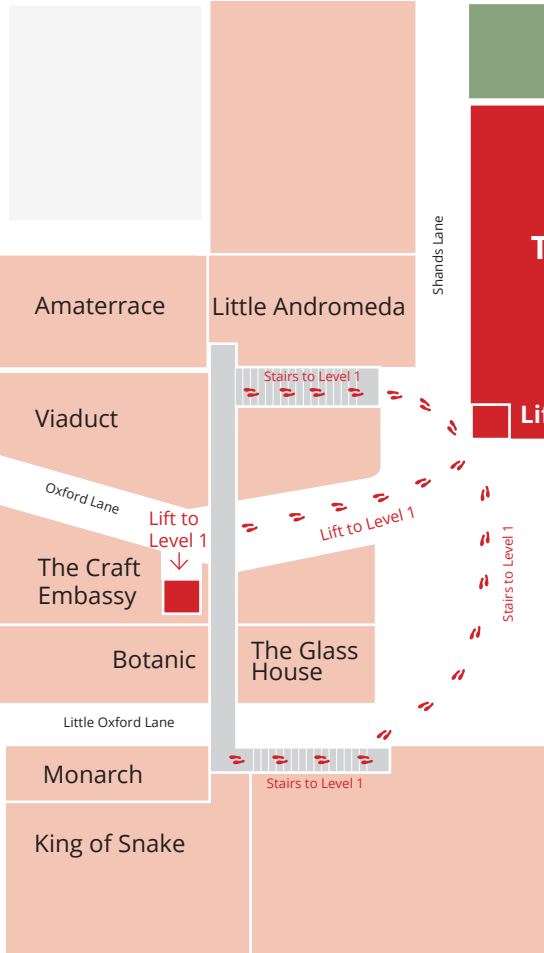

GROUND FLOOR

THE TERRACE

Oxford Tce

Shands Lane

Cashel Lane

Oxford Lane

Lift to Level 1

To Oxford Tce

Little Oxford Lane

Bridge of Remembrance

Cashel Mall

Hereford Street

Parking

Oxford Tce

Shands Lane

The Terrace Car Park

Lift to Car Park

Stairs to Level 1

Cashel Lane

LEVEL 1
THE TERRACE

Bridge of
Remembrance

Cashel Mall

Hereford Street

Parking

**GRANT
THORNTON
HOUSE**

Shands Lane

The Terrace Car Park

Lift to Car Park

Oxford Tce

Oxford Lane

Little Oxford Lane

WESTPAC BUILDING